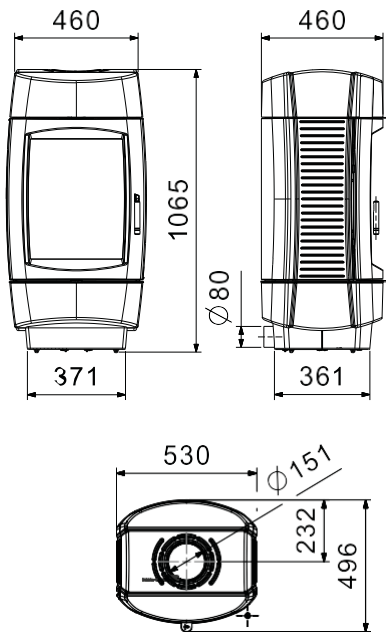

Heat Capacity	15-18sq
Peak Efficiency	67%
Emissions	1.5
Max. log length	400mm

Key Features

- ✓ White cast iron liners
- ✓ Clean contemporary design
- ✓ Cast Iron radiant heat
- ✓ Large glass viewing area

Glass hearth pictured in this brochure is not available in Australia. Please refer to specification page for more details.

Dimensions, Specifications and Clearances

Model		Width	Depth	Height	Weight	A	B	C	D
Vista	Skamol 25mm Wall Shield	530	455	1065	205	685	785	545	475
	25mm Wall Gap and 25mm Skamol Shield					385	835	150	150
Glance Glance L	No Shielding	704	410	590	185	560	750	400	400
	Firebox shield			820		460	825	475	300
	Firebox + **2 x Flue shield					335	825	475	175
E30M	Firebox Heatshield + ** 2 x Flue Shield	660	540	740	150	327	830	500	200
E40	Firebox Heatshield + Solid Flue Shield	600	430	870	150	412	800	500	275

VISTA

Hearth Dimensions 6mm cement sheet

Flue Configuration 6" active / 8" solid

GLANCE & GLANCE L

Hearth Dimensions 18mm cement sheet

Flue Configuration 6" active / 8" solid
**6" active / 7" internal heatshield / 8" solid

Hearth Dimensions

All measurements are to the combustible material

E30M

E40

Hearth Dimensions 12mm cement sheet

Flue Configuration **6" active / 7" internal heatshield / 8" solid

Hearth Dimensions 9mm cement sheet