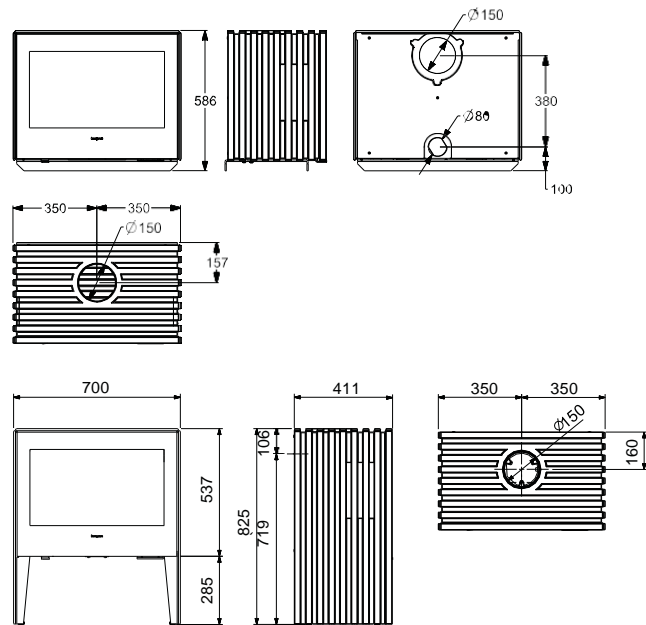

Heat Capacity	15-18sq
Peak Efficiency	67%
Emissions	1.5
Max. log length	400mm

Key Features

- ✓ White cast iron liners
- ✓ Clean contemporary design
- ✓ Cast Iron radiant heat
- ✓ Large glass viewing area

Glass hearth pictured in this brochure is not available in Australia. Please refer to specification page for more details.

Dimensions, Specifications and Clearances

Model		Width	Depth	Height	Weight	A	B	C	D
Vista	Skamol 25mm Wall Shield	530	455	1065	205	685	785	545	475
	25mm Wall Gap and 25mm Skamol Shield					385	835	150	150
Glance Glance L	No Shielding	704	410	590	185	560	750	400	400
	Firebox shield			820		460	825	475	300
	Firebox + **2 x Flue shield					335	825	475	175
E30M	Firebox Heatshield + ** 2 x Flue Shield	660	540	740	150	327	830	500	200
E40	Firebox Heatshield + Solid Flue Shield	600	430	870	150	412	800	500	275

VISTA

Hearth Dimensions 6mm cement sheet

Flue Configuration 6" active / 8" solid

GLANCE & GLANCE L

Hearth Dimensions 18mm cement sheet

Flue Configuration 6" active / 8" solid
**6" active / 7" internal heatshield / 8" solid

Hearth Dimensions

All measurements are to the combustible material

E30M

E40

Hearth Dimensions 12mm cement sheet

Flue Configuration **6" active / 7" internal heatshield / 8" solid

Hearth Dimensions 9mm cement sheet