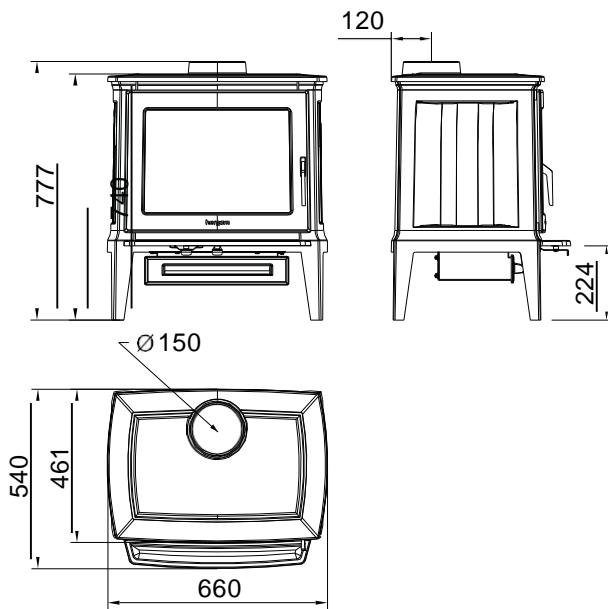

Heat Capacity	15 - 18 sq
Peak Efficiency	67%
Emissions	1.5
Max. log length	400mm

Key Features

- ✓ Traditional design on solid cast iron legs
- ✓ White cast iron liners
- ✓ Cast Iron radiant heat
- ✓ Large glass viewing area

Heat Capacity	15-18sq
Peak Efficiency	67%
Emissions	1.5
Max. log length	400mm

Key Features

- ✓ White cast iron liners
- ✓ Clean contemporary design
- ✓ Cast Iron radiant heat
- ✓ Large glass viewing area

VISTA

Hearth Dimensions 6mm cement sheet

Flue Configuration 6" active / 8" solid

GLANCE & GLANCE L

Hearth Dimensions 18mm cement sheet

Flue Configuration 6" active / 8" solid
**6" active / 7" internal heatshield / 8" solid

Hearth Dimensions

All measurements are to the combustible material

E30M

E40

Hearth Dimensions 12mm cement sheet

Flue Configuration **6" active / 7" internal heatshield / 8" solid

Hearth Dimensions 9mm cement sheet